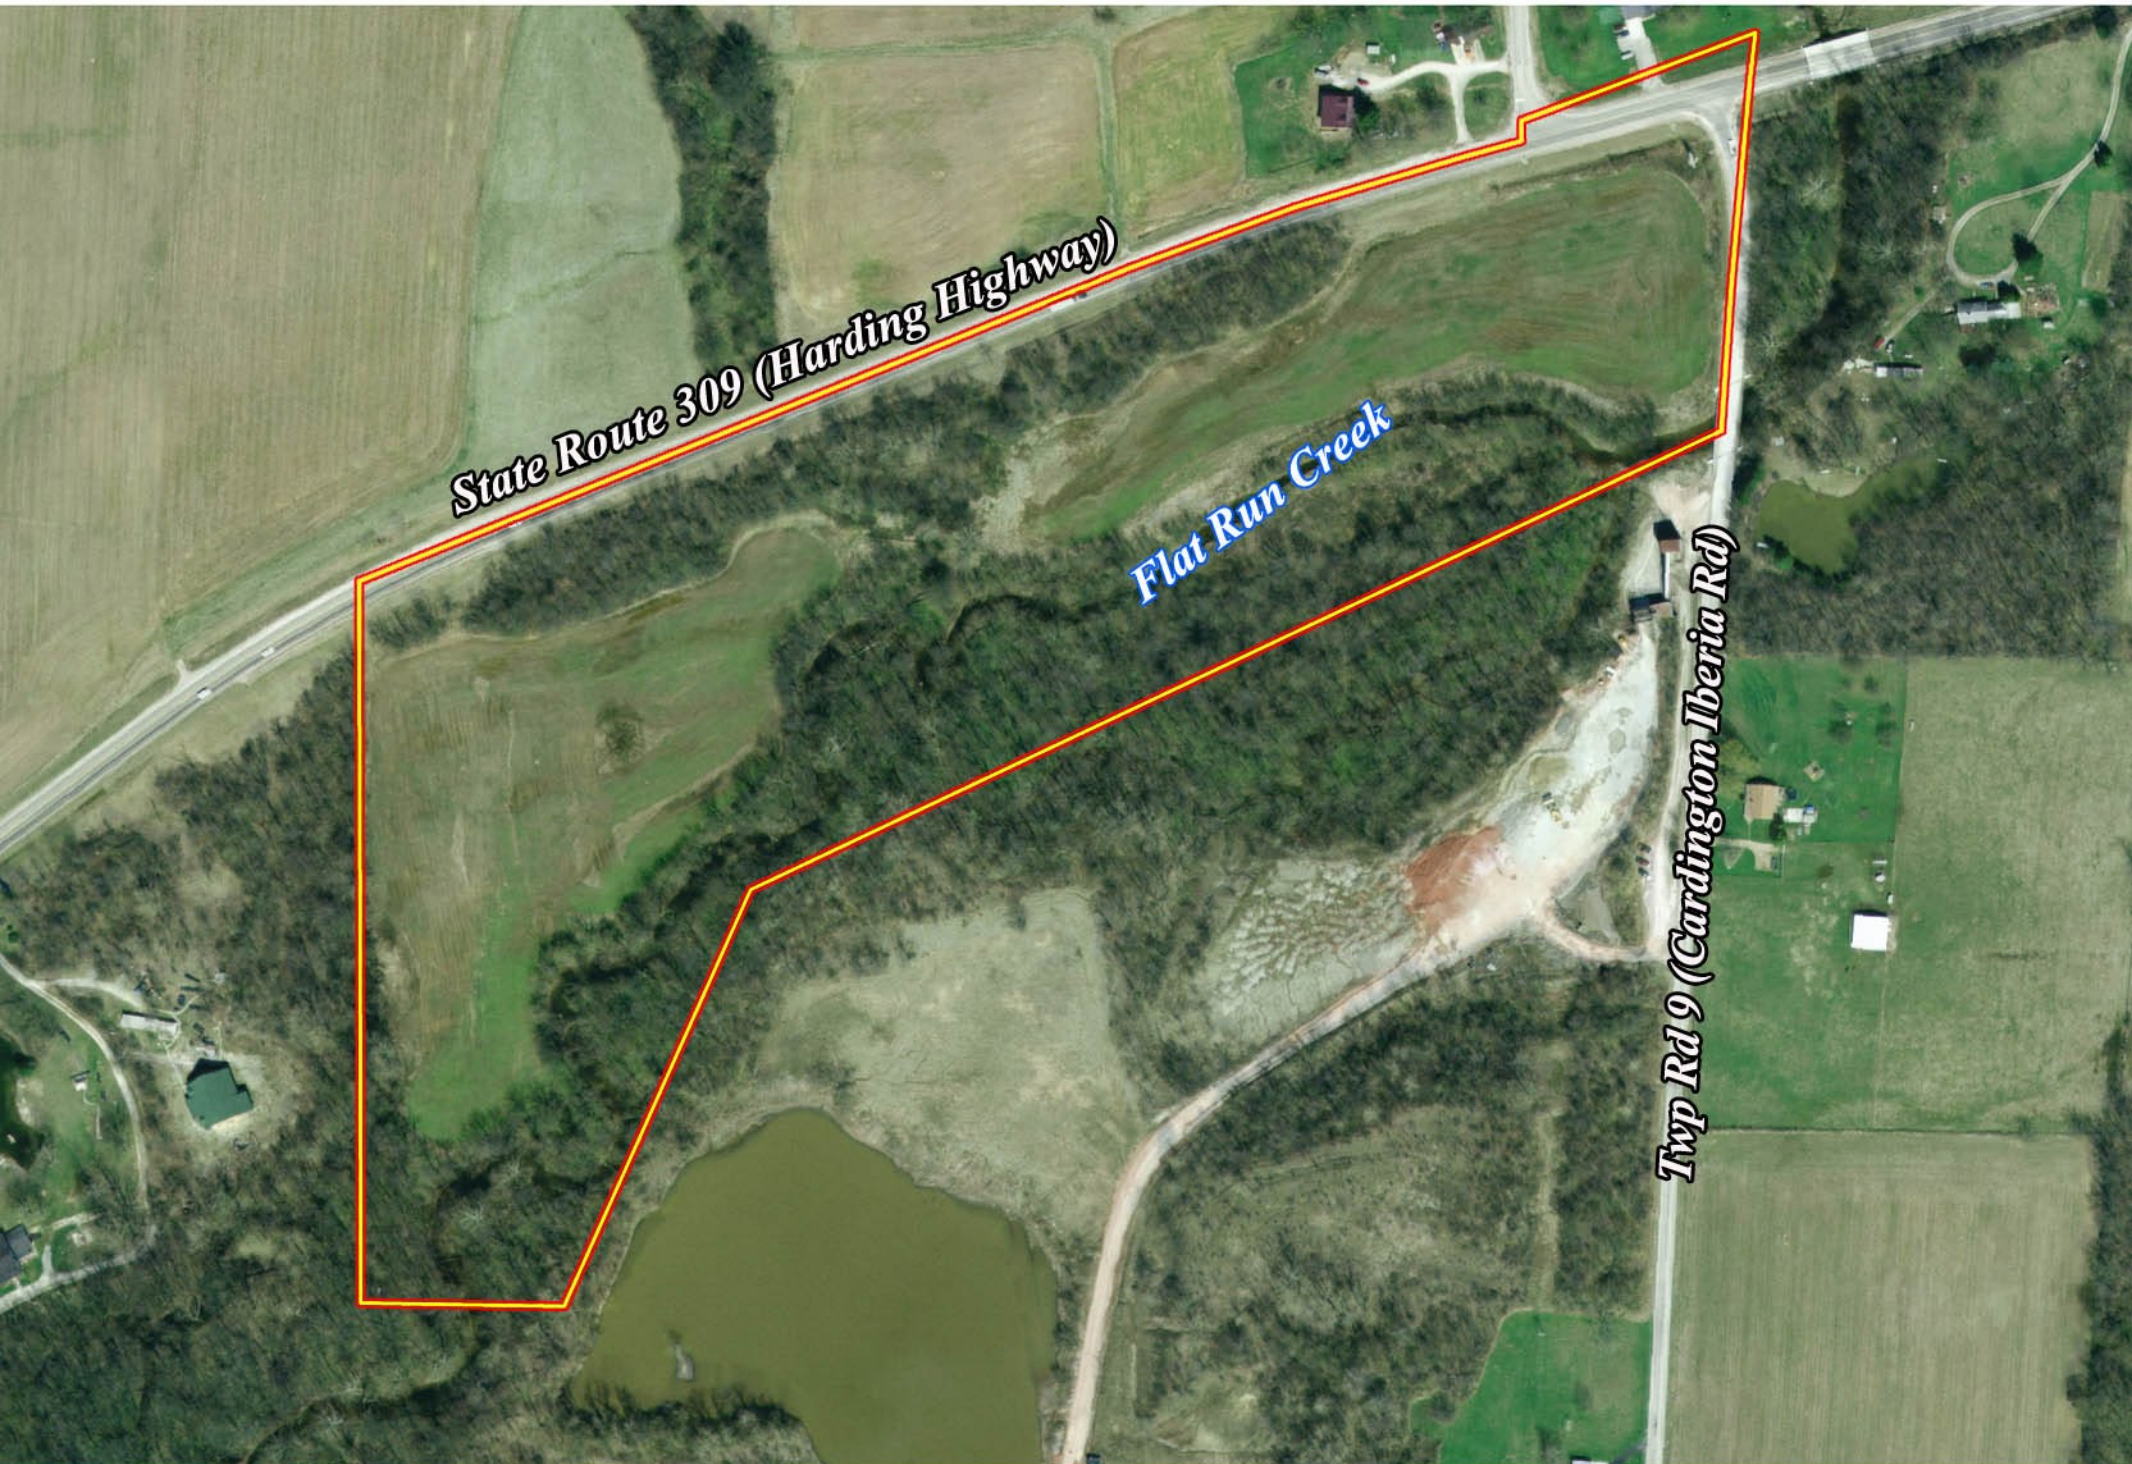

26.342 Acres, SR309 and Twp Rd 9, Marion Co, OH

**State Route 309 (Harding Highway)**

**Flat Run Creek**

**Twp Rd 9 (Cardington Iberia Rd)**